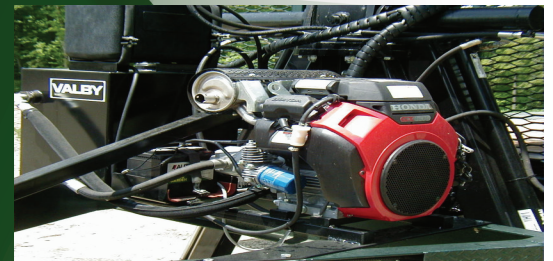

### Included Features

Headache Rack

Two Lever Joystick Valve

Loader Mounted Operators seat

20 HP Honda Gas Powerpack W/ 6.6 GPM Pump